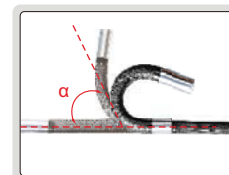

TUNGSTEN WIRE WEAVED CABLE
BREAK AND WEAR RESISTANCE

VIDEOSCOPIES (BASIC TYPE)

ISV-S106

SPECIFICATION

Code		ISV-T105	ISV-S106
Lens	diameter (ØD)	6mm	
	pixel	1M	
	resolution	1280×720	
	depth of field	20~150mm	
	bending direction	360°	
	bending range (α)	0°~220°	
	angle of view (θ)	120°	
	illumination	7 pcs LED, with 6 levels control	
	illuminance	25000 Lux	
	lens	sapphire glass lens	
	dust/waterproof	IP67	
	bend control	manual joystick	
	temperature alarm	temperature sensor (optional)	
Cable	length	1m	1.5m
	type	tungsten wire weaved cable	
Main unit	display	3.5" IPS full-view display	
	display resolution	640×480	
	function	take pictures, take videos	
	file format	picture: JPG, video: MP4	
	image process	image zoom (1X, 2X, 3X, 4X, 5X)	
	memory	memory card (Maximum: 64G)	
	output	USB, HDMI, WIFI (optional)	
	dust/waterproof	IP65	
power supply	rechargeable lithium battery (working time \geq 3 hours; optional: additional battery, working time \geq 9 hours) AC/DC adapter (for continuous working)		
Weight	1000g		

220° bending angle

120° view angle

LED 6 levels control

360° bending direction

STANDARD DELIVERY

Main unit (with cable & lens)	1 pc
16G SD card	1 pc
Card reader	1 pc
USB cable	1 pc
Battery	1 pc
AC/DC adapter	1 pc